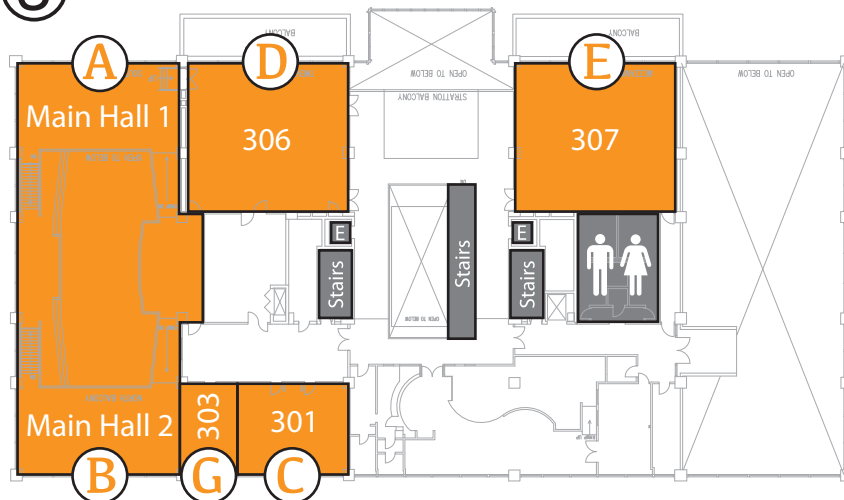

Convention Map

Building W20

MIT Student Center

ORIGAMIT

2018 CONVENTION

1 FLOOR

2 FLOOR

3 FLOOR

4 FLOOR