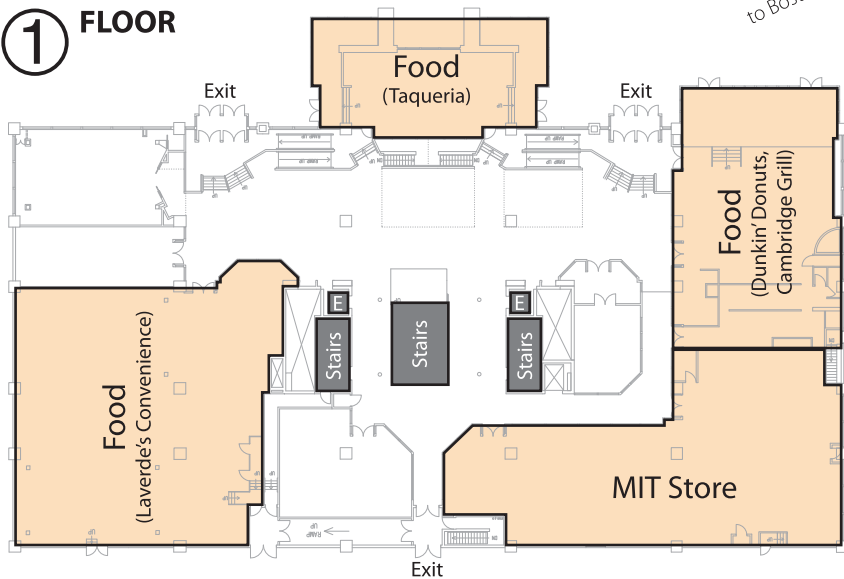

Convention Map

Building W20

MIT Student Center

ORIGAMIT

2018 CONVENTION

1 FLOOR

2 FLOOR

3 FLOOR

4 FLOOR