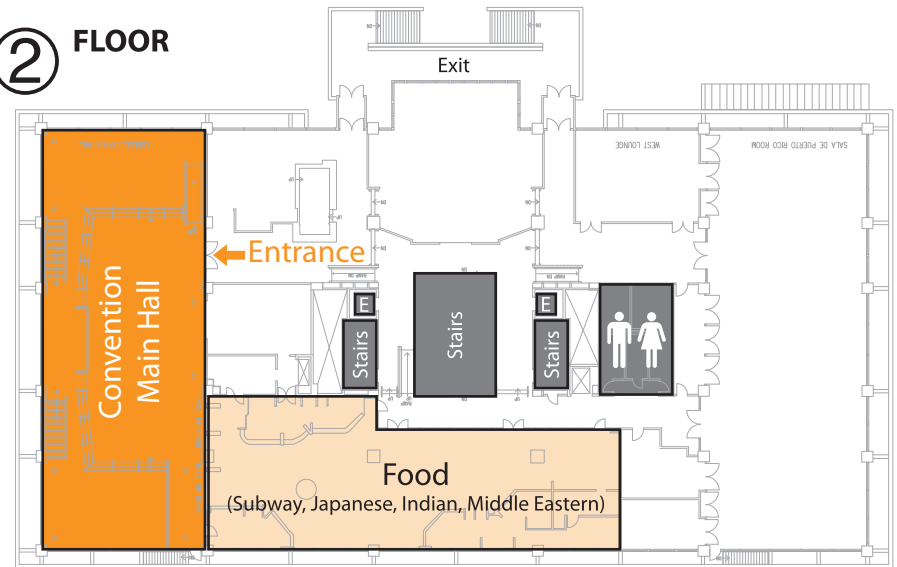

Convention Map

Building W20

MIT Student Center

ORIGAMIT

2018 CONVENTION

1 FLOOR

2 FLOOR

3 FLOOR

4 FLOOR