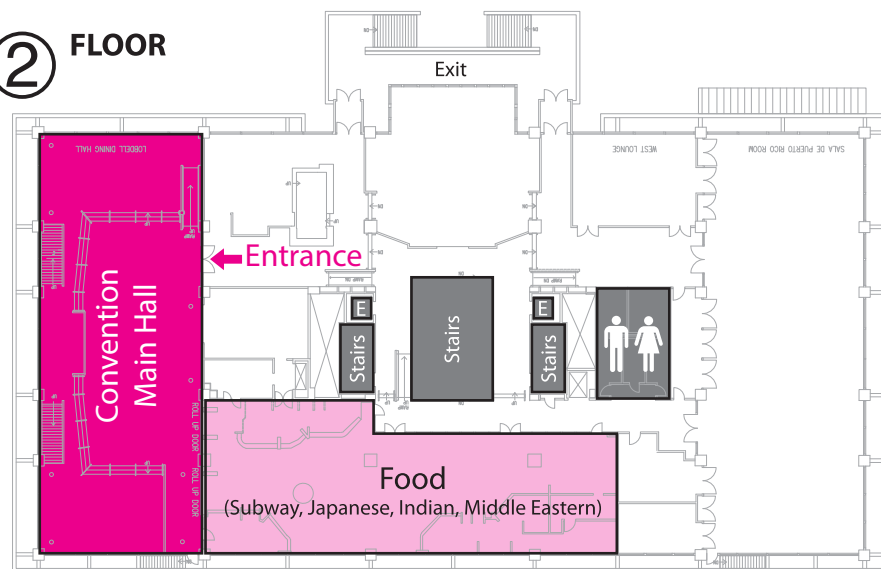

Convention Map

Building W20

MIT Student Center

ORIGAMIT

2017 CONVENTION

1 FLOOR

2 FLOOR

3 FLOOR

4 FLOOR