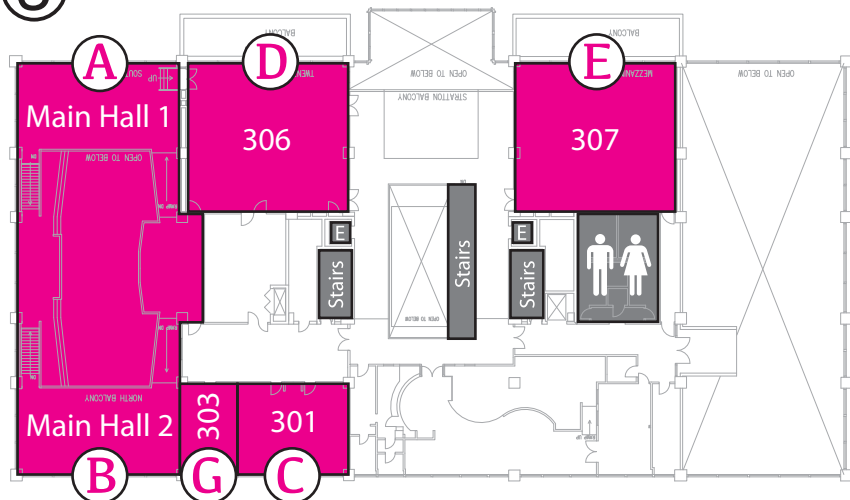

Convention Map

Building W20

MIT Student Center

ORIGAMIT

2017 CONVENTION

1 FLOOR

2 FLOOR

3 FLOOR

4 FLOOR