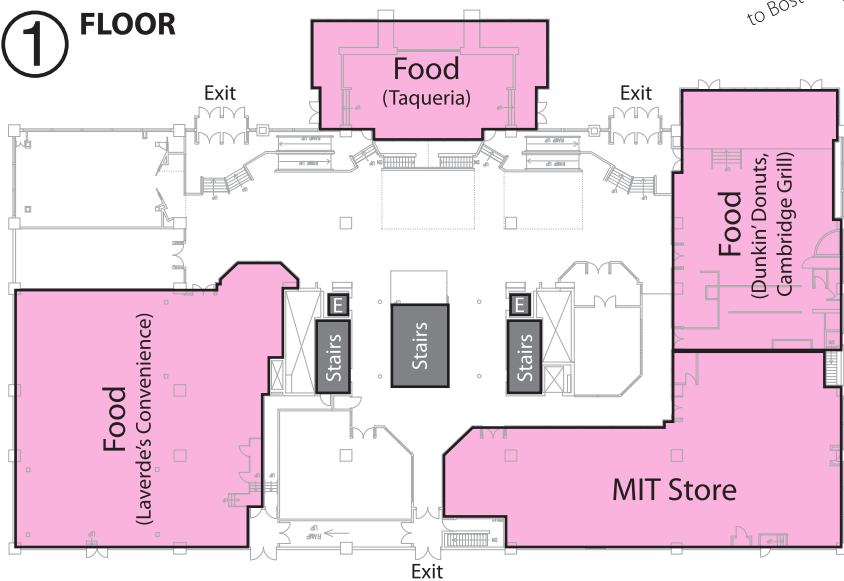

Convention Map

Building W20

MIT Student Center

ORIGAMIT

2017 CONVENTION

1 FLOOR

2 FLOOR

3 FLOOR

4 FLOOR