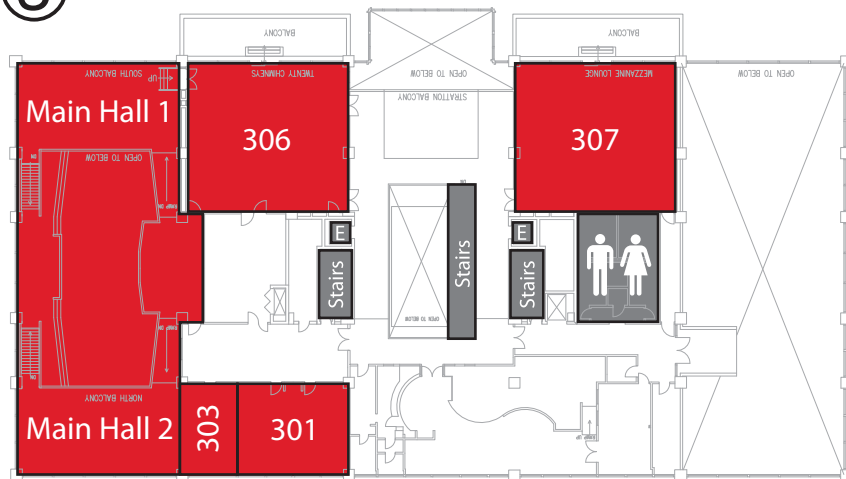

Convention Map

Building W20

MIT Student Center

ORIGAMIT

2016 CONVENTION

1 FLOOR

2 FLOOR

3 FLOOR

4 FLOOR