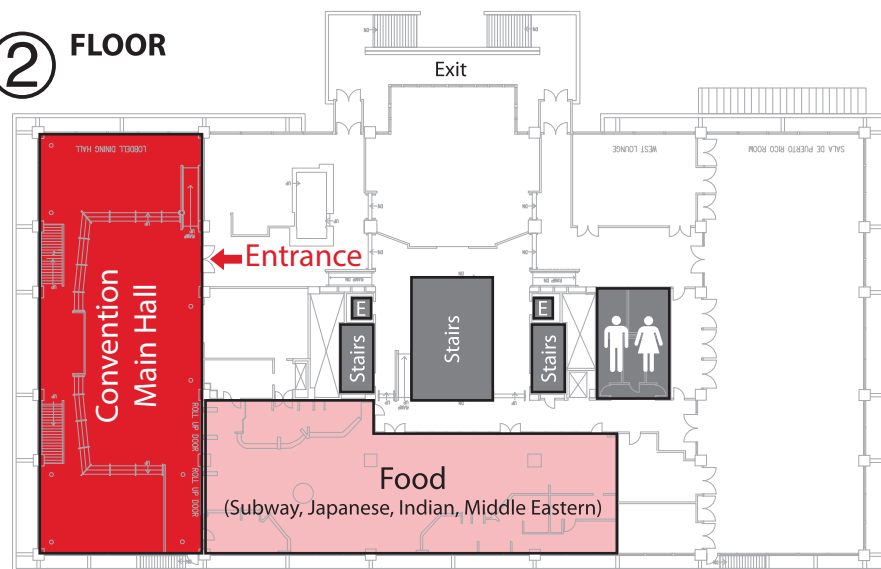

Convention Map

Building W20

MIT Student Center

ORIGAMIT

2016 CONVENTION

1 FLOOR

2 FLOOR

3 FLOOR

4 FLOOR