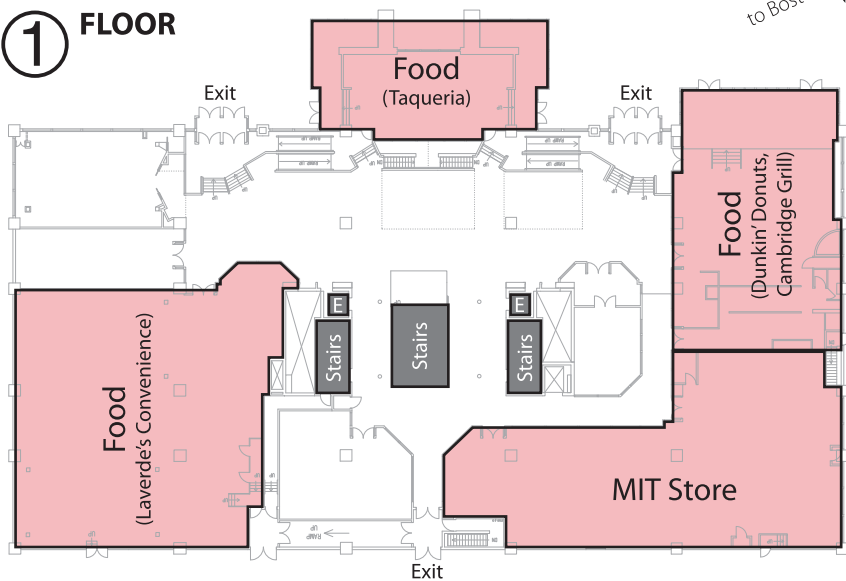

Convention Map

Building W20

MIT Student Center

ORIGAMIT

2016 CONVENTION

1 FLOOR

2 FLOOR

3 FLOOR

4 FLOOR