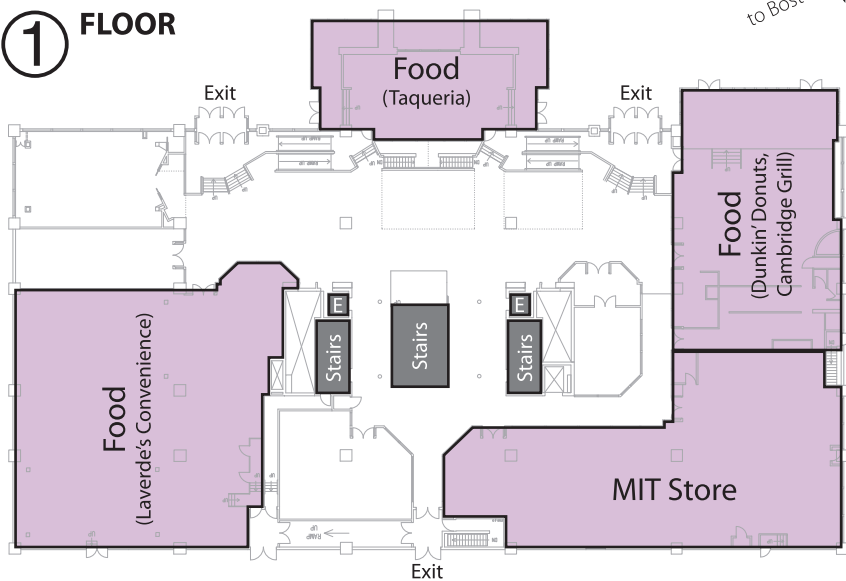

Convention Map

Building W20

MIT Student Center

ORIGAMIT

2015 CONVENTION

1 FLOOR

2 FLOOR

3 FLOOR

4 FLOOR