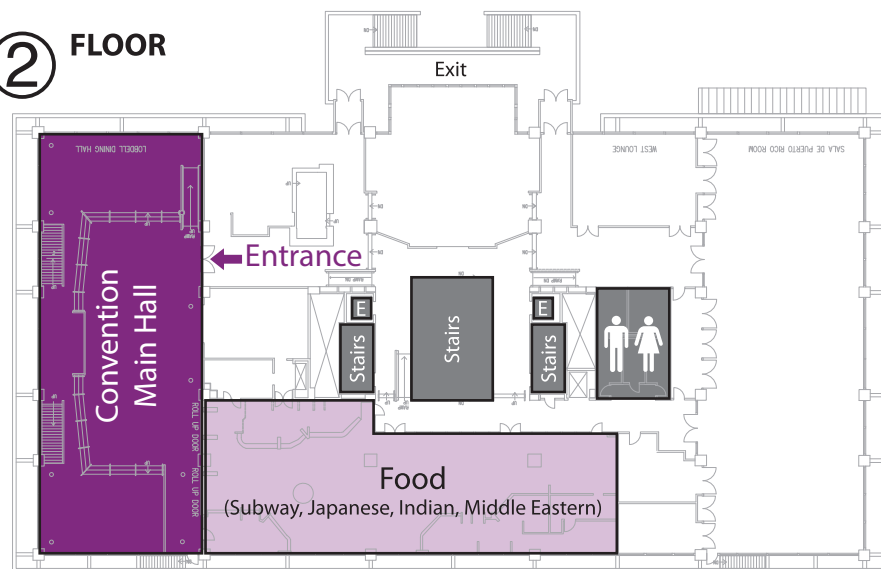

Convention Map

Building W20

MIT Student Center

ORIGAMIT

2015 CONVENTION

1 FLOOR

2 FLOOR

3 FLOOR

4 FLOOR