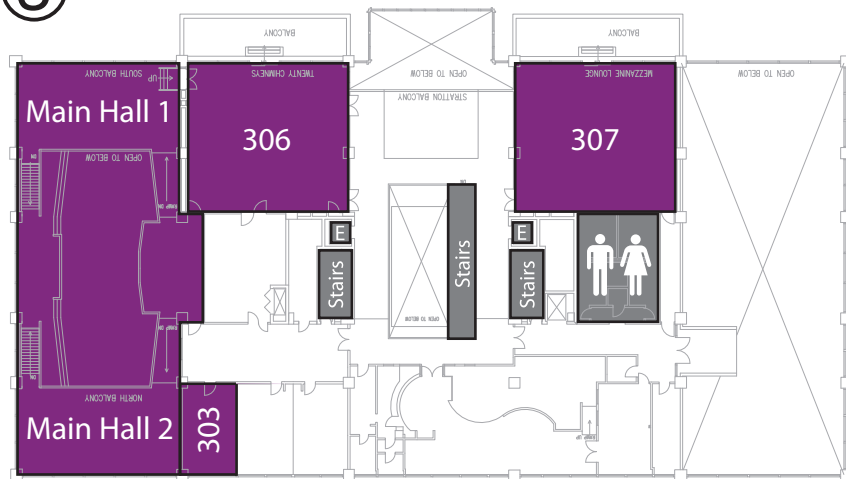

Convention Map

Building W20

MIT Student Center

ORIGAMIT

2015 CONVENTION

1 FLOOR

2 FLOOR

3 FLOOR

4 FLOOR