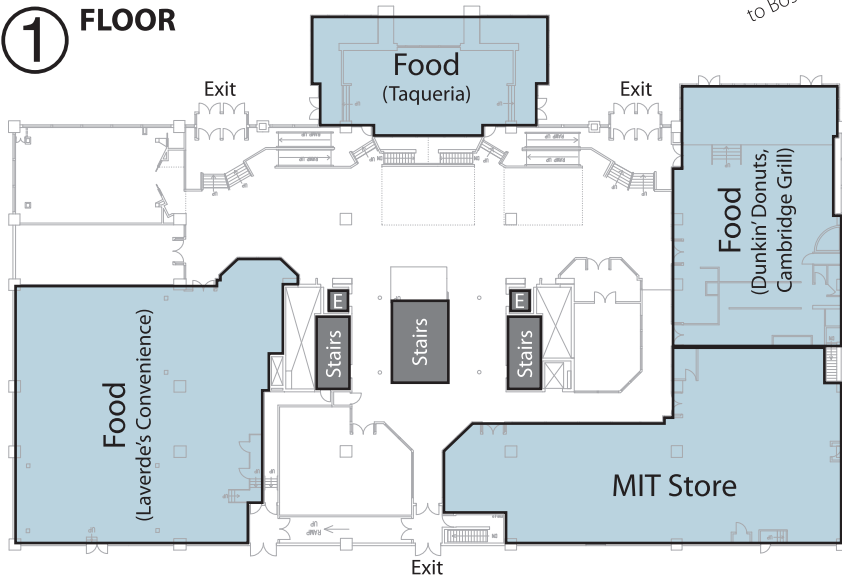

Convention Map

Building W20

MIT Student Center

ORIGAMIT

2014 CONVENTION

1 FLOOR

2 FLOOR

3 FLOOR

4 FLOOR