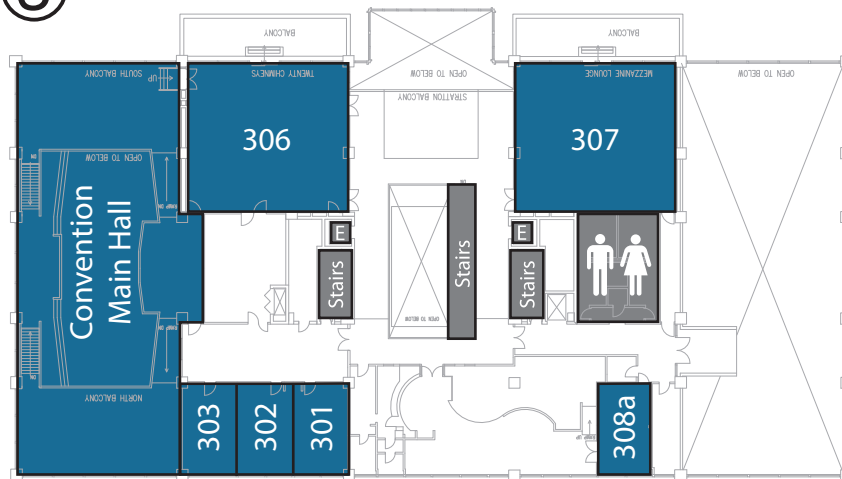

Convention Map

Building W20

MIT Student Center

ORIGAMIT

2014 CONVENTION

1 FLOOR

2 FLOOR

3 FLOOR

4 FLOOR