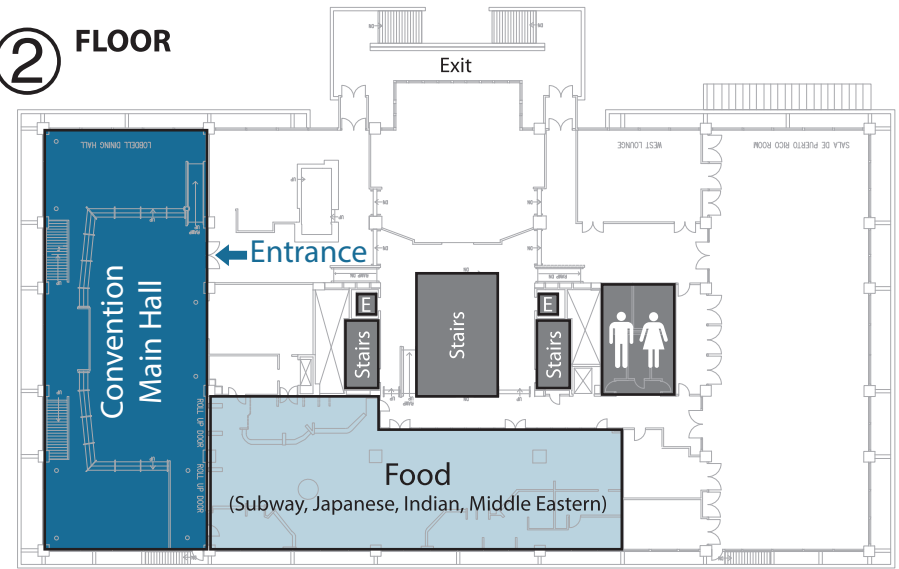

Convention Map

Building W20

MIT Student Center

ORIGAMIT

2014 CONVENTION

1 FLOOR

2 FLOOR

3 FLOOR

4 FLOOR